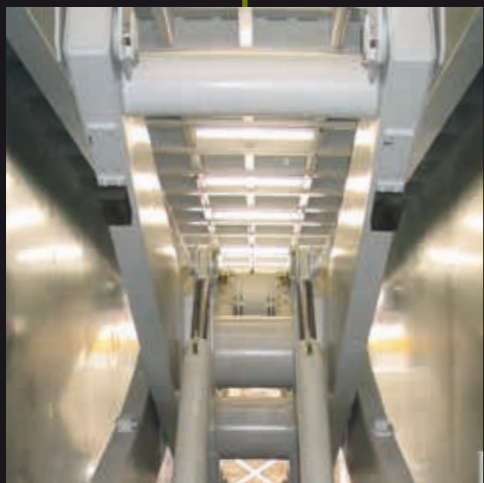

LORRY LIFT | LOAD CAPACITY | 3,000 KG | LIFTING HEIGHT | 4.2 M

MARKET HALL ROTTERDAM

MVRDV